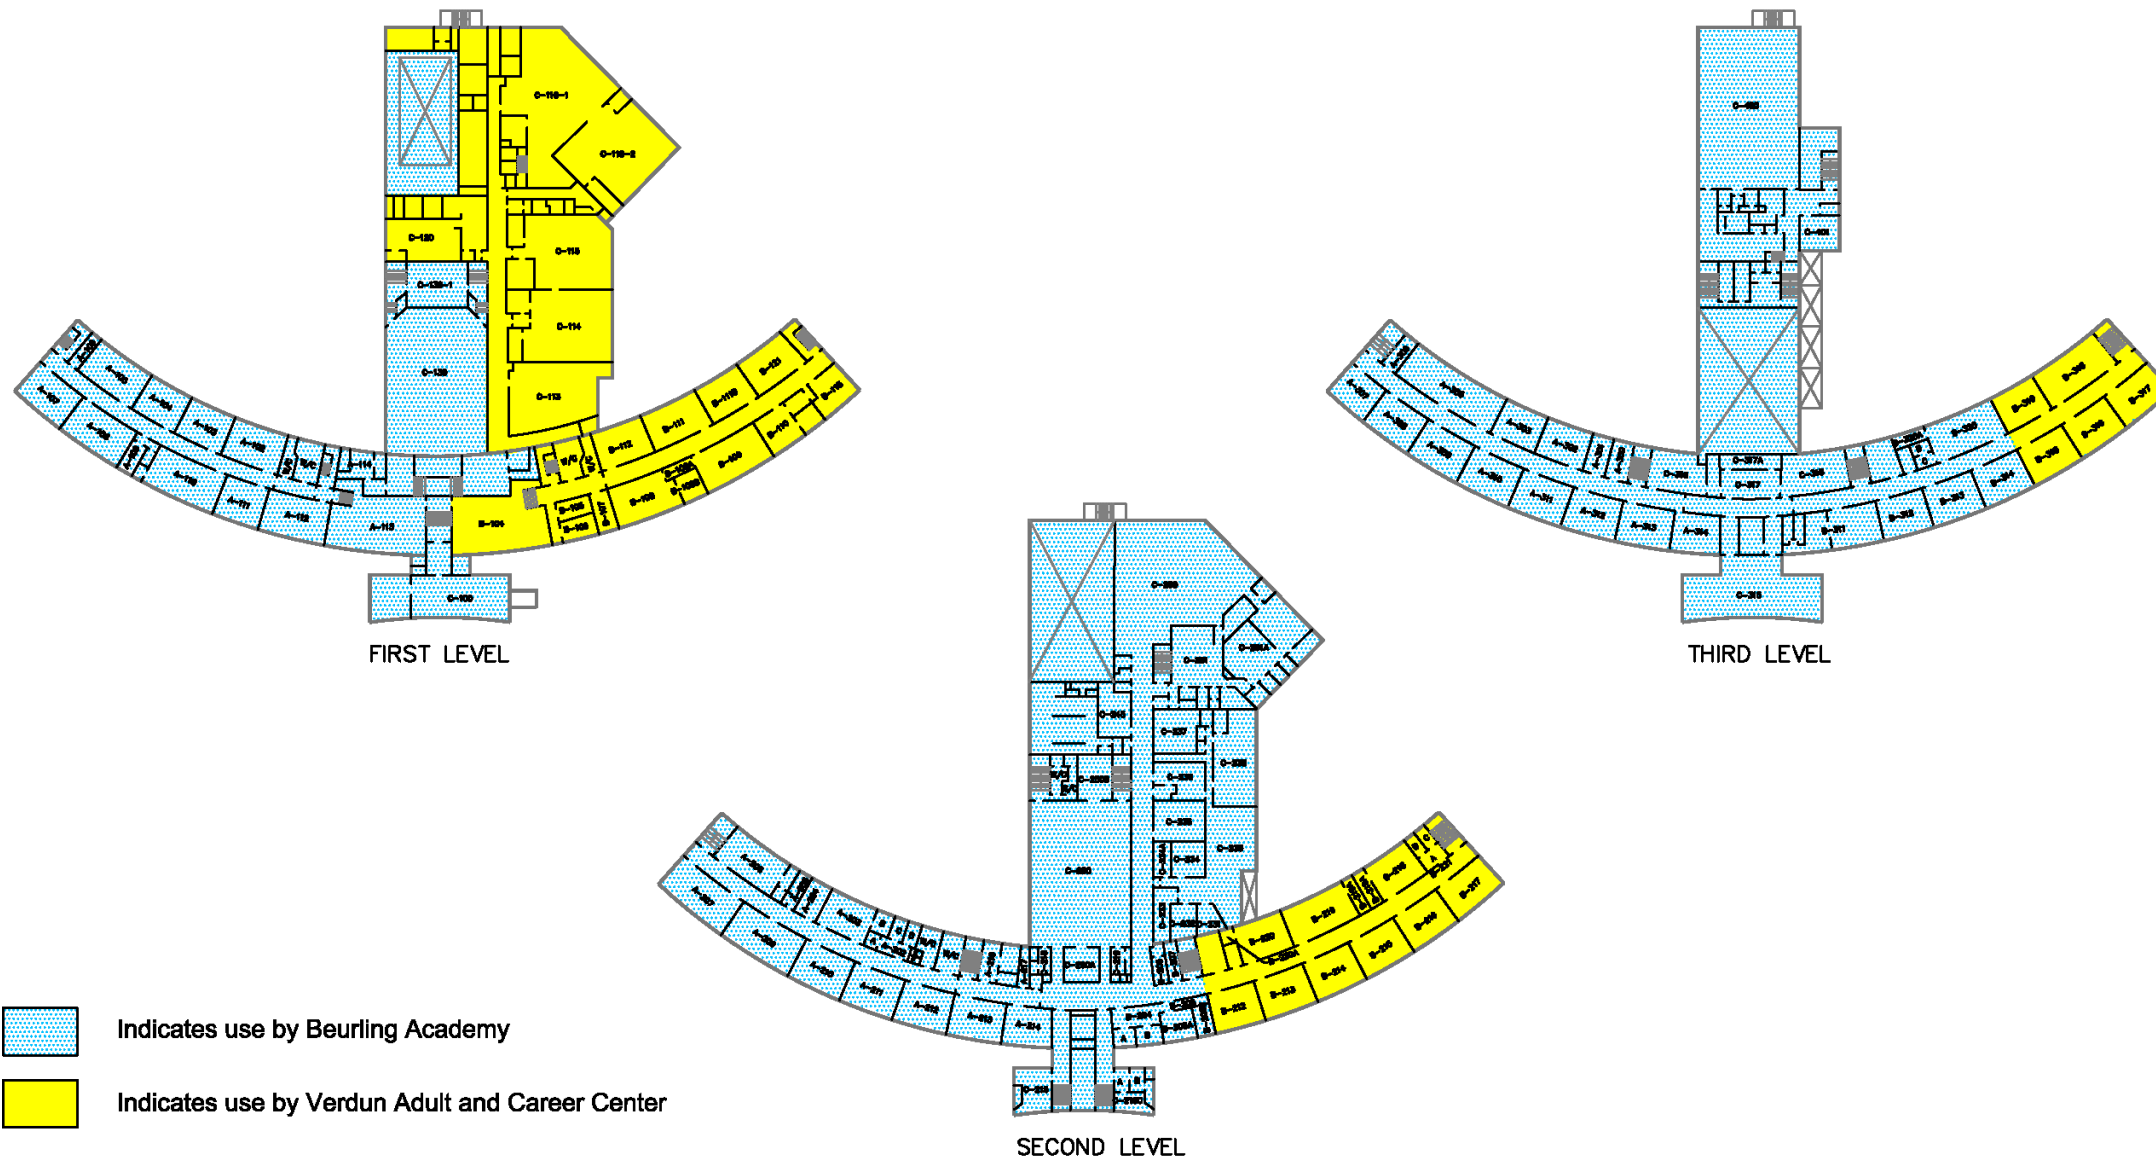

Three-year Plan of Allocation and Destination of Immovables 2019-2022

APPENDIX

Beurling Academy - Verdun Adult and Career Center